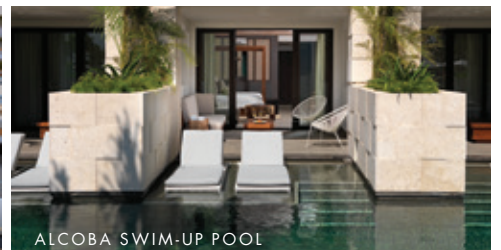

# UNICO

Riviera Maya

448 GUEST ROOMS  
 CURATED ALL-INCLUSIVE EXPERIENCE  
 ADULTS-ONLY  
 90% OF ROOMS ARE OCEAN VIEW  
 5 RESTAURANTS & 5 BARS  
 3 POOLS  
 ESENCIA BEAUTY BAR  
 CONVENTION CENTER  
 EXCLUSIVE SIGNATURE TOURS  
 LOCAL HOST IN ALL ROOMS

ALCOBA SWIM-UP POOL

A MEMBER OF  
  
THE LEADING HOTELS  
OF THE WORLD®

  
*Five Diamond*  
Award

FINE HOTELS & RESORTS®

ALCOBA OCEAN FRONT KING

ESENCIA WELLNESS

20.87 TERRACE RESTAURANT

UNICOHOTELRIVIERAMAYA.COM