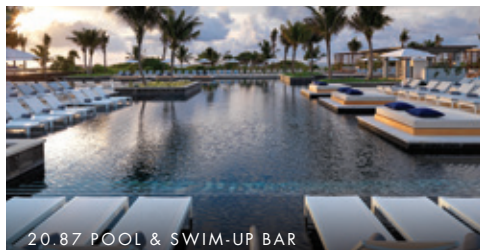

ALCOBA SWIM-UP POOL